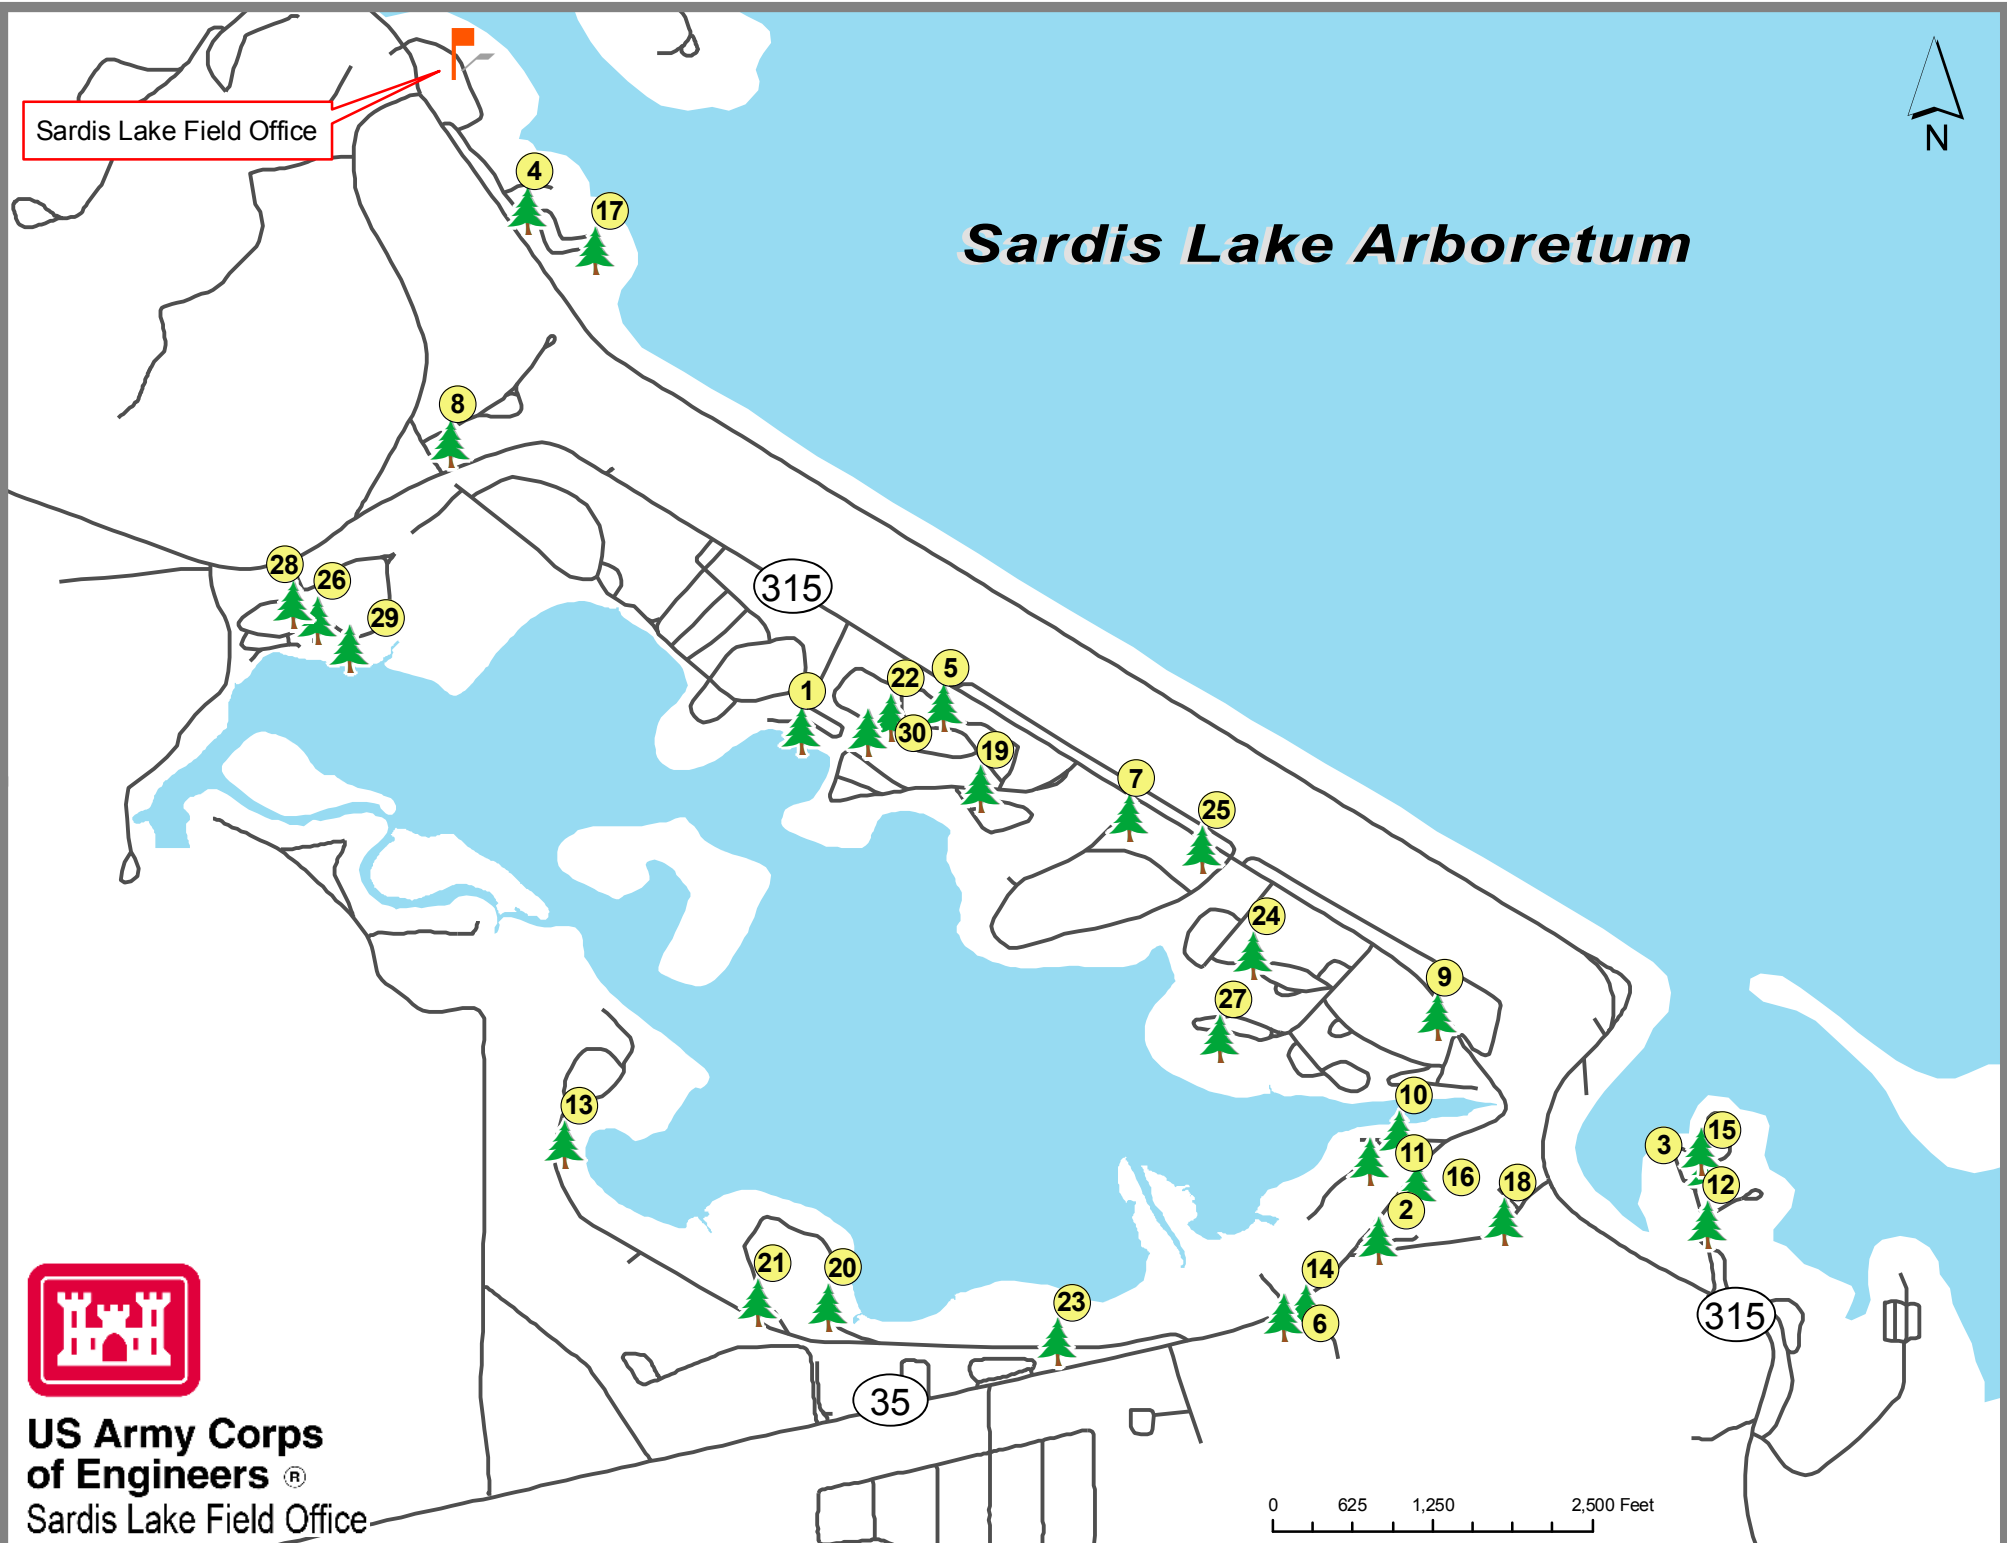

Sardis Lake Field Office

Sardis Lake Arboretum

**US Army Corps
of Engineers**®
Sardis Lake Field Office

0 625 1,250 2,500 Feet