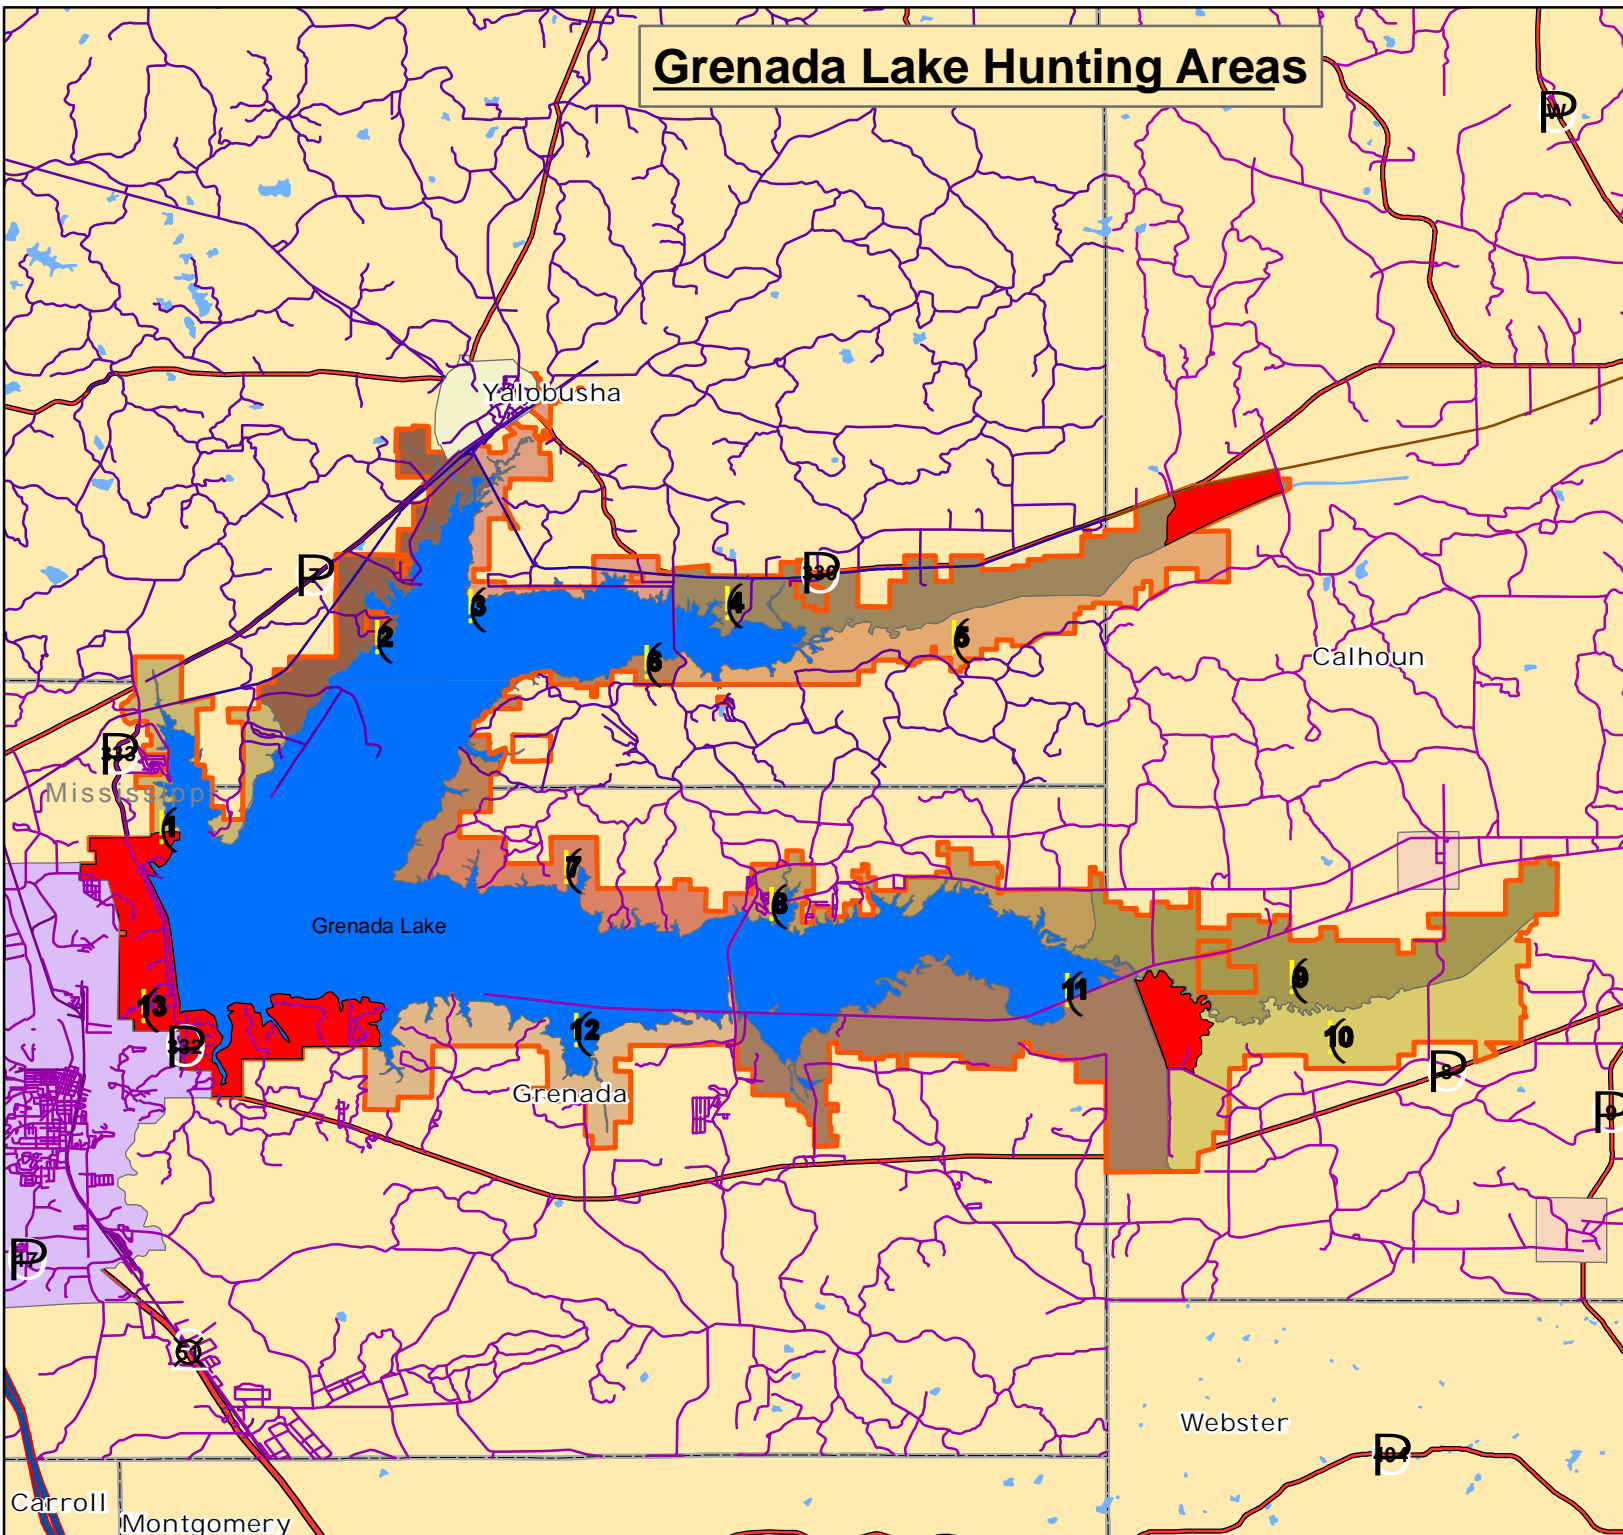

Grenada Lake Hunting Areas

Grenada, Yalobusha & Calhoun Counties, Mississippi

Legend

- No Hunting
- Boundary line
- Grenada Rec. Pool

Wildlife Compartments

Comp_No	Color
1	Lightest tan
2	Light tan
3	Light brown
4	Light olive green
5	Light green
6	Light yellow-green
7	Light yellow
8	Yellow
9	Light green
10	Light green
11	Light green
12	Light green
13	Light green

US Army Corps of Engineers

Grenada Lake Field Office