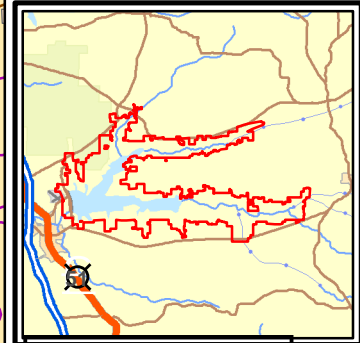

Grenada Lake Hunting Areas

Grenada, Yalobusha & Calhoun Counties, Mississippi

Legend

- No Hunting
- Boundary line
- Grenada Rec. Pool

Wildlife Compartments

Comp_No	Color
1	Lightest tan
2	Light tan
3	Light brown
4	Light olive green
5	Light green
6	Light yellow-green
7	Light yellow
8	Yellow
9	Light green
10	Light green
11	Light green
12	Light green
13	Light green